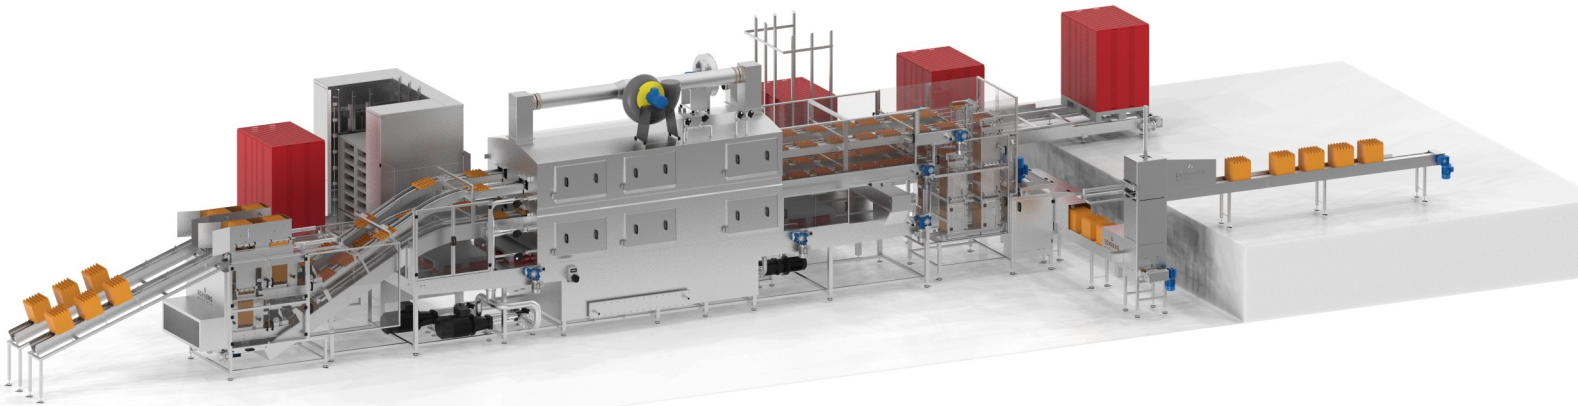

ECHBERG
MANUTECH APS

WASHING - HANDLING - PACKING

EGG TRAY AND PALLET WASHER

ETPW13000-180P - TRIPLE LEVEL COMBI WASHER

EGG TRAY AND PALLET WASHER

ETPW13000-180P - TRIPLE LEVEL COMBI WASHER

ECHBERG MANUTECH TRANSFER IDEAS INTO DAILY WASHING OF EGG TRAYS

- ▶ Washing capacity: 13000 egg trays + 180 pallets/dividers per hour simultaneously
- ▶ Triple level combi washing and drying machine, designed for extra high capacity
- ▶ Washing system for high level of hygiene and cleaning with extra disinfection zone
- ▶ Saves manpower and increases productivity
- ▶ Good flexibility in production design due to small footprint and high capacity
- ▶ We cooperate directly with your service organization to ensure fast service