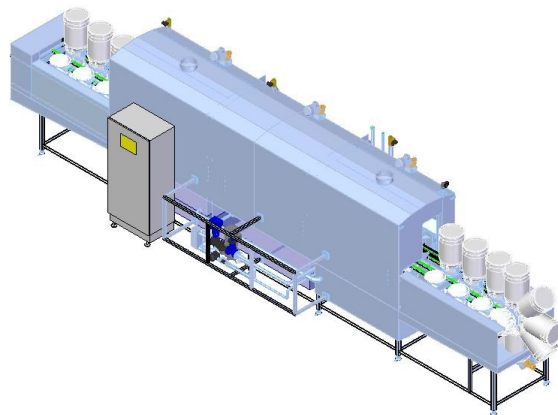

ECHBERG
MANUTECH APS

WASHING - HANDLING - PACKING

BARRELS AND LIDS WASHER

BARRELS AND LIDS WASHER

EMPTY AND IN-FEED UNIT

BARRELS AND LIDS WASHER

WASHING MACHINE FOR MILK CANS AND LIDS

ECHBERG MANUTECH TRANSFER IDEAS INTO DAILY WASHING OF BARRELS AND LIDS

- ▶ Can be used in any industry, which handles barrels and lids
- ▶ A single washing machine can handle up to 750 barrels per hour
- ▶ Saves manpower and increases productivity
- ▶ Stainless steel for high level of hygiene and easy to clean
- ▶ We cooperate directly with your service organization to ensure fast service
- ▶ Lids go on an over-head conveyor and pass closely by nozzle jets on both sides