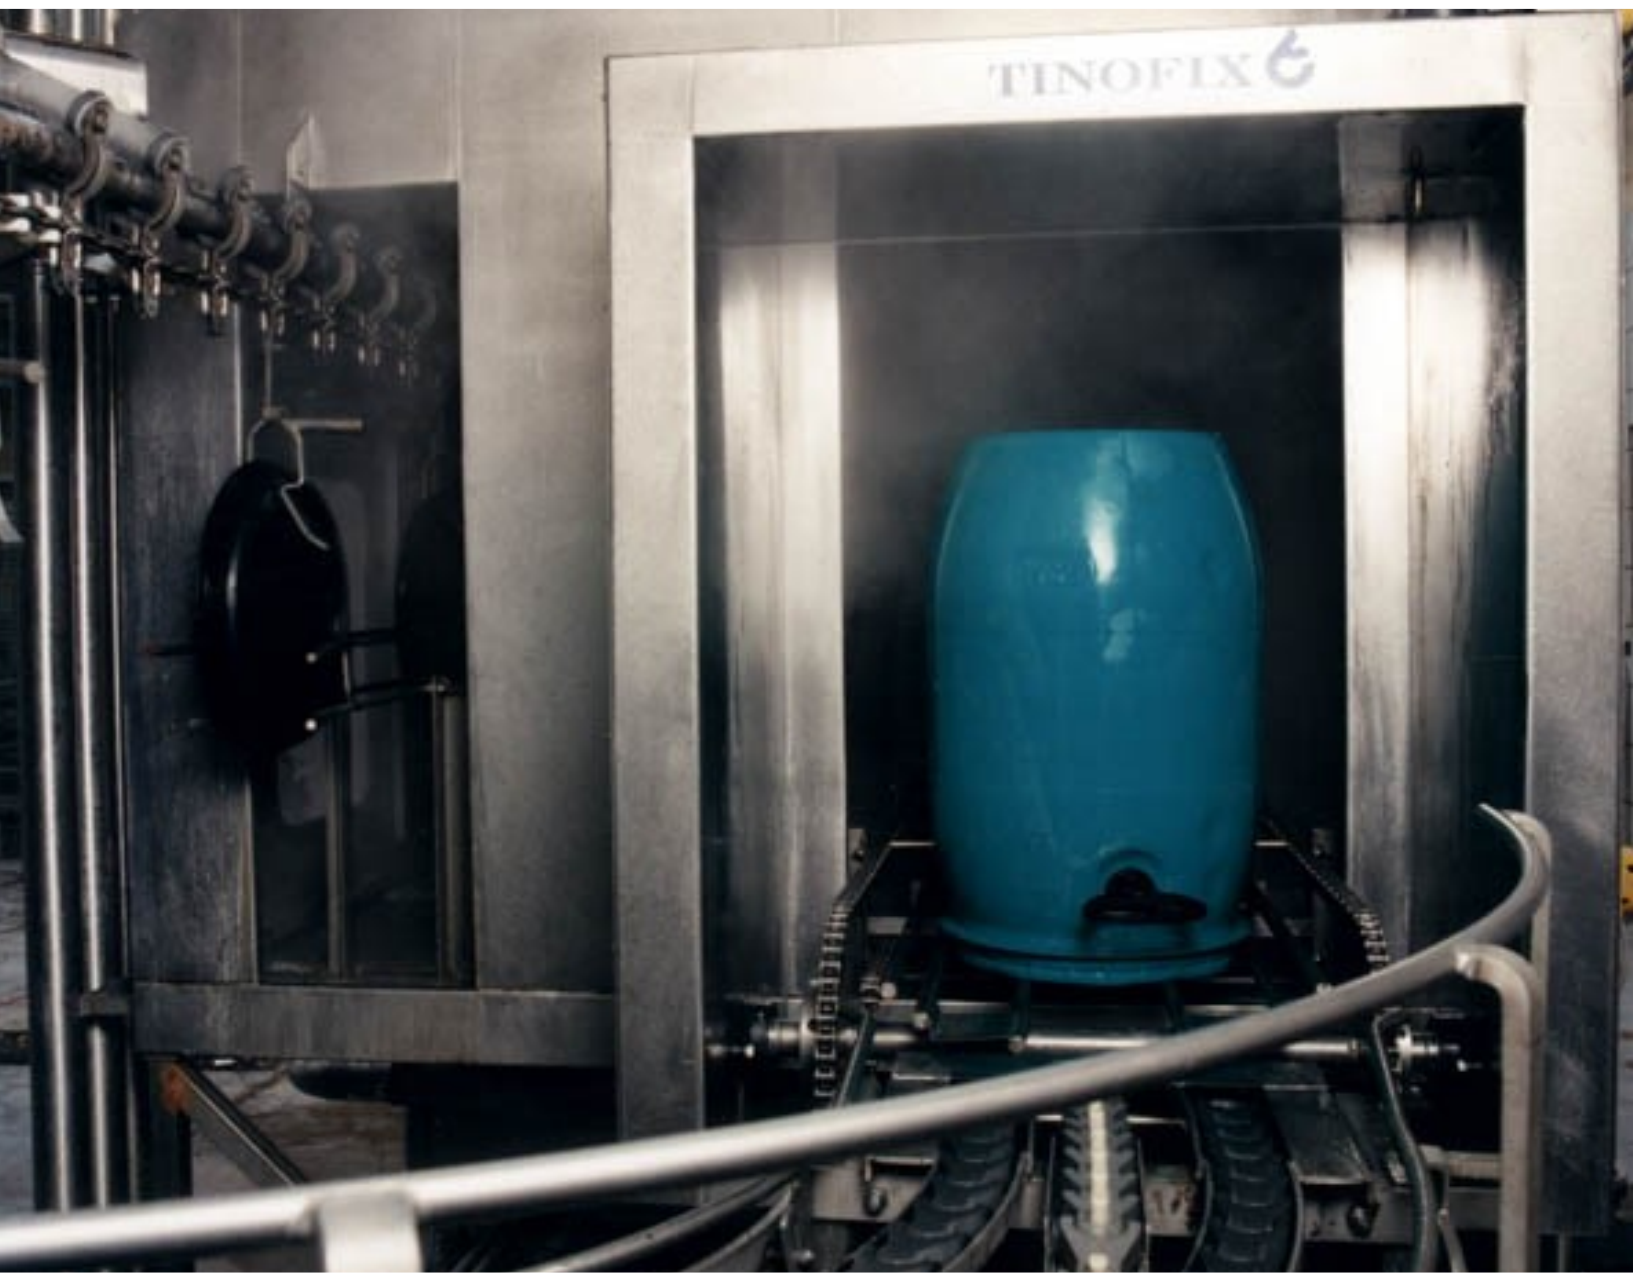

ECHBERG
MANUTECH APS

WASHING - HANDLING - PACKING

BARRELS AND LIDS WASHER

BARRELS AND LIDS WASHER

EMPTY AND IN-FEED UNIT

BARRELS AND LIDS WASHER

WASHING MACHINE FOR MILK CANS AND LIDS

ECHBERG MANUTECH TRANSFER IDEAS INTO DAILY WASHING OF BARRELS AND LIDS

- ▶ Can be used in any industry, which handles barrels and lids
- ▶ A single washing machine can handle up to 750 barrels per hour
- ▶ Saves manpower and increases productivity
- ▶ Stainless steel for high level of hygiene and easy to clean
- ▶ We cooperate directly with your service organization to ensure fast service
- ▶ Lids go on an over-head conveyor and pass closely by nozzle jets on both sides